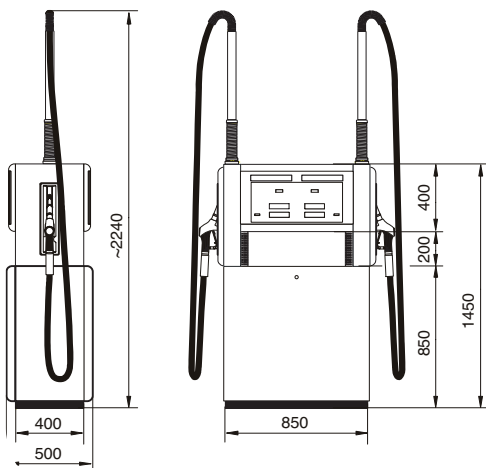

Overall dimensions

Fuels	Petrol, Diesel, E85
Flow Rates	40 L / min, 80 L / min, 120 L / min
Electrical connection	230/400 V AC, 3-phase 230 V AC, 1-phase 50 Hz ± 2%
Communication protocol	IFSF Puma Lan ATCL 2 wire
Environment	External conditions from -20 C to +55 C
Hose	Reach 3,6 m (with hose holder)